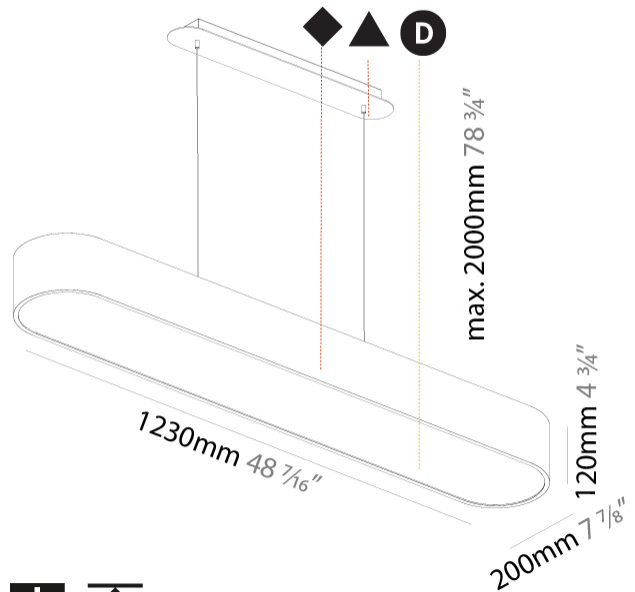

GENERAL

Series: Smoothy
Subseries: Smoothline
Brand: Prolicht
Division: Architectural
Mounting Type: Suspension
Mounting Location: Ceiling
Subcategory: Profile

PHYSICAL

Shape: Oblong
Length (mm): 1230
Length (in): 48 7/16
Width (mm): 200
Width (in): 7 7/8
Height (mm): 120
Height (in): 4 3/4
Max. Overall Height (mm): 2120
Max. Overall Height (in): 82 1/2
Light Distribution: Direct
Weight (kg): 8.855
Weight (lbs): 19.48
Diffuser: PMMA - Opal or Micro-Prism
Fixture Finish: SSR / BKV / CWI / CRY / HAB / UFT / ITA / RUA / FTG / MYG / LOD / PUS / FRO / FUP / KIA / POP / BLS / SPG / MEY / GOH / GUM / CHC / COM / ABZ / JAG / OBR / MOS / ROR
Fixture Material: Extruded Aluminum / Steel
Cable Details: 2000mm / 78 3/4"

ELECTRICAL

Lamp Type: LED (Zhaga Standard)
Input Wattage (W): 42
Total Output Wattage (W): 38
Dimming: Tri-Mode (Non-Dimming and Phase Dimming (120Vac only) and 0-10V Dimming)
Driver Included: Yes
Driver Location: Integrated
Driver Type: Constant Current - Universal
Driver Class: Class 1
Input Voltage (V): 120 - 277
Constant Current (MA): 500

LED

Number of LEDs: 12
Color Temperature (°K): 3000 / 3500 / 4000
Max. Delivered Lumen (lm): 2920 / 3146 / 3210
CRI: >80 CRI
Lamp Life (hrs): 50000

OPTICAL

RATINGS AND CERTIFICATIONS

Certified By: Certified for North American Standards
IP rating: IP20