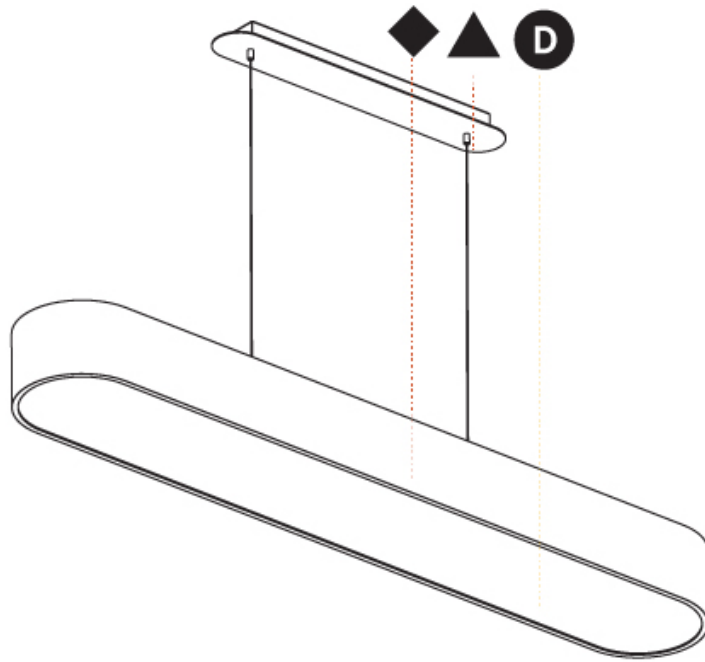

SMOOTHLINE SUSPENSION

A30273-

PROJECT	_____
TYPE	_____
SPECIFIER	_____
QUANTITY	_____
DATE	_____